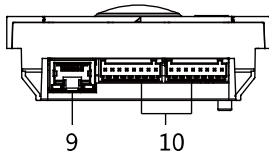

No.	Description	No.	Description
1	Microphone	6	Card Reading Area
2	Indicator	7	IR Light
3	Camera	8	MicroSD Card Slot & Debugging Port
4	Loudspeaker	9	LAN
5	Button	10	Terminals